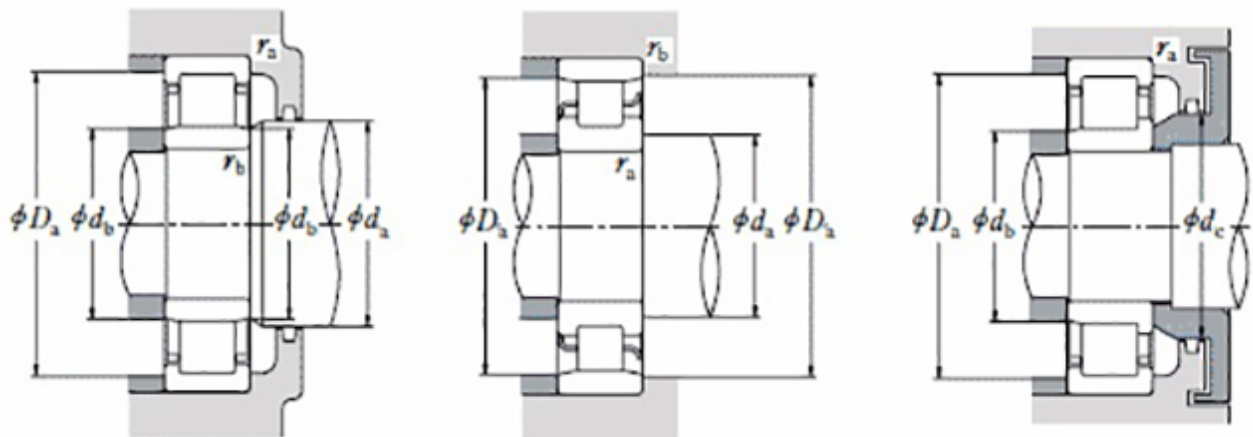

NU 2234 EMA-NSK CYLINDRISKT RULLLAGER ENRADIGA MÄSSINGSHÅLLARE

High quality cylindrical roller bearing with machined brass cage from the leading manufacturer NSK

Basic dimensions

Inner diameter [d]	170.00	mm
Width [B]	86.00	mm
Outer diameter [D]	310.00	mm
Outer diameter [D]	310.00	mm

Physical properties