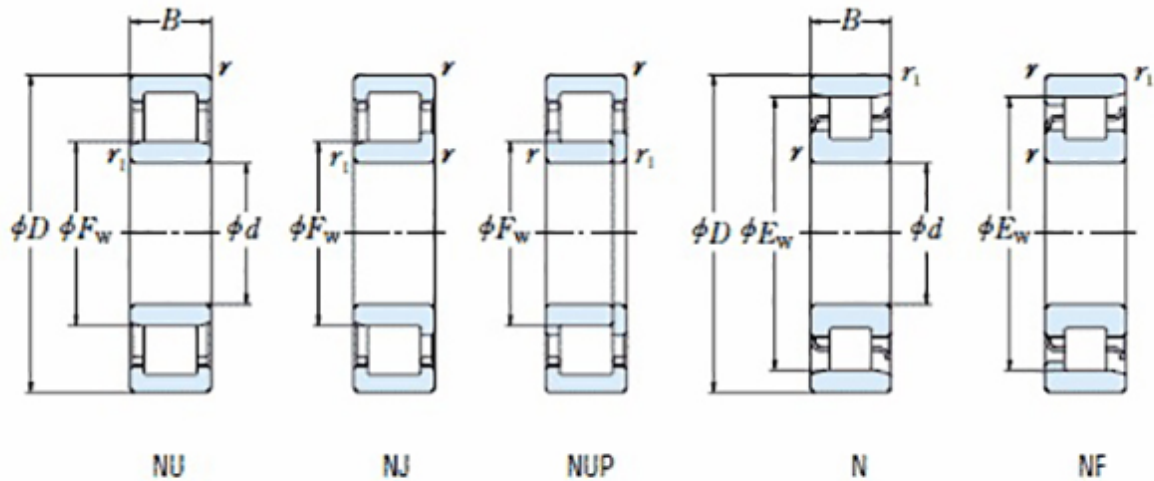

NU 2234 EMA-NSK CYLINDRISKT RULLLAGER ENRADIGA MÄSSINGSHÅLLARE

High quality cylindrical roller bearing with machined brass cage from the leading manufacturer NSK

Basic dimensions

Inner diameter [d]	170.00	mm
Width [B]	86.00	mm
Outer diameter [D]	310.00	mm
Outer diameter [D]	310.00	mm

Physical properties